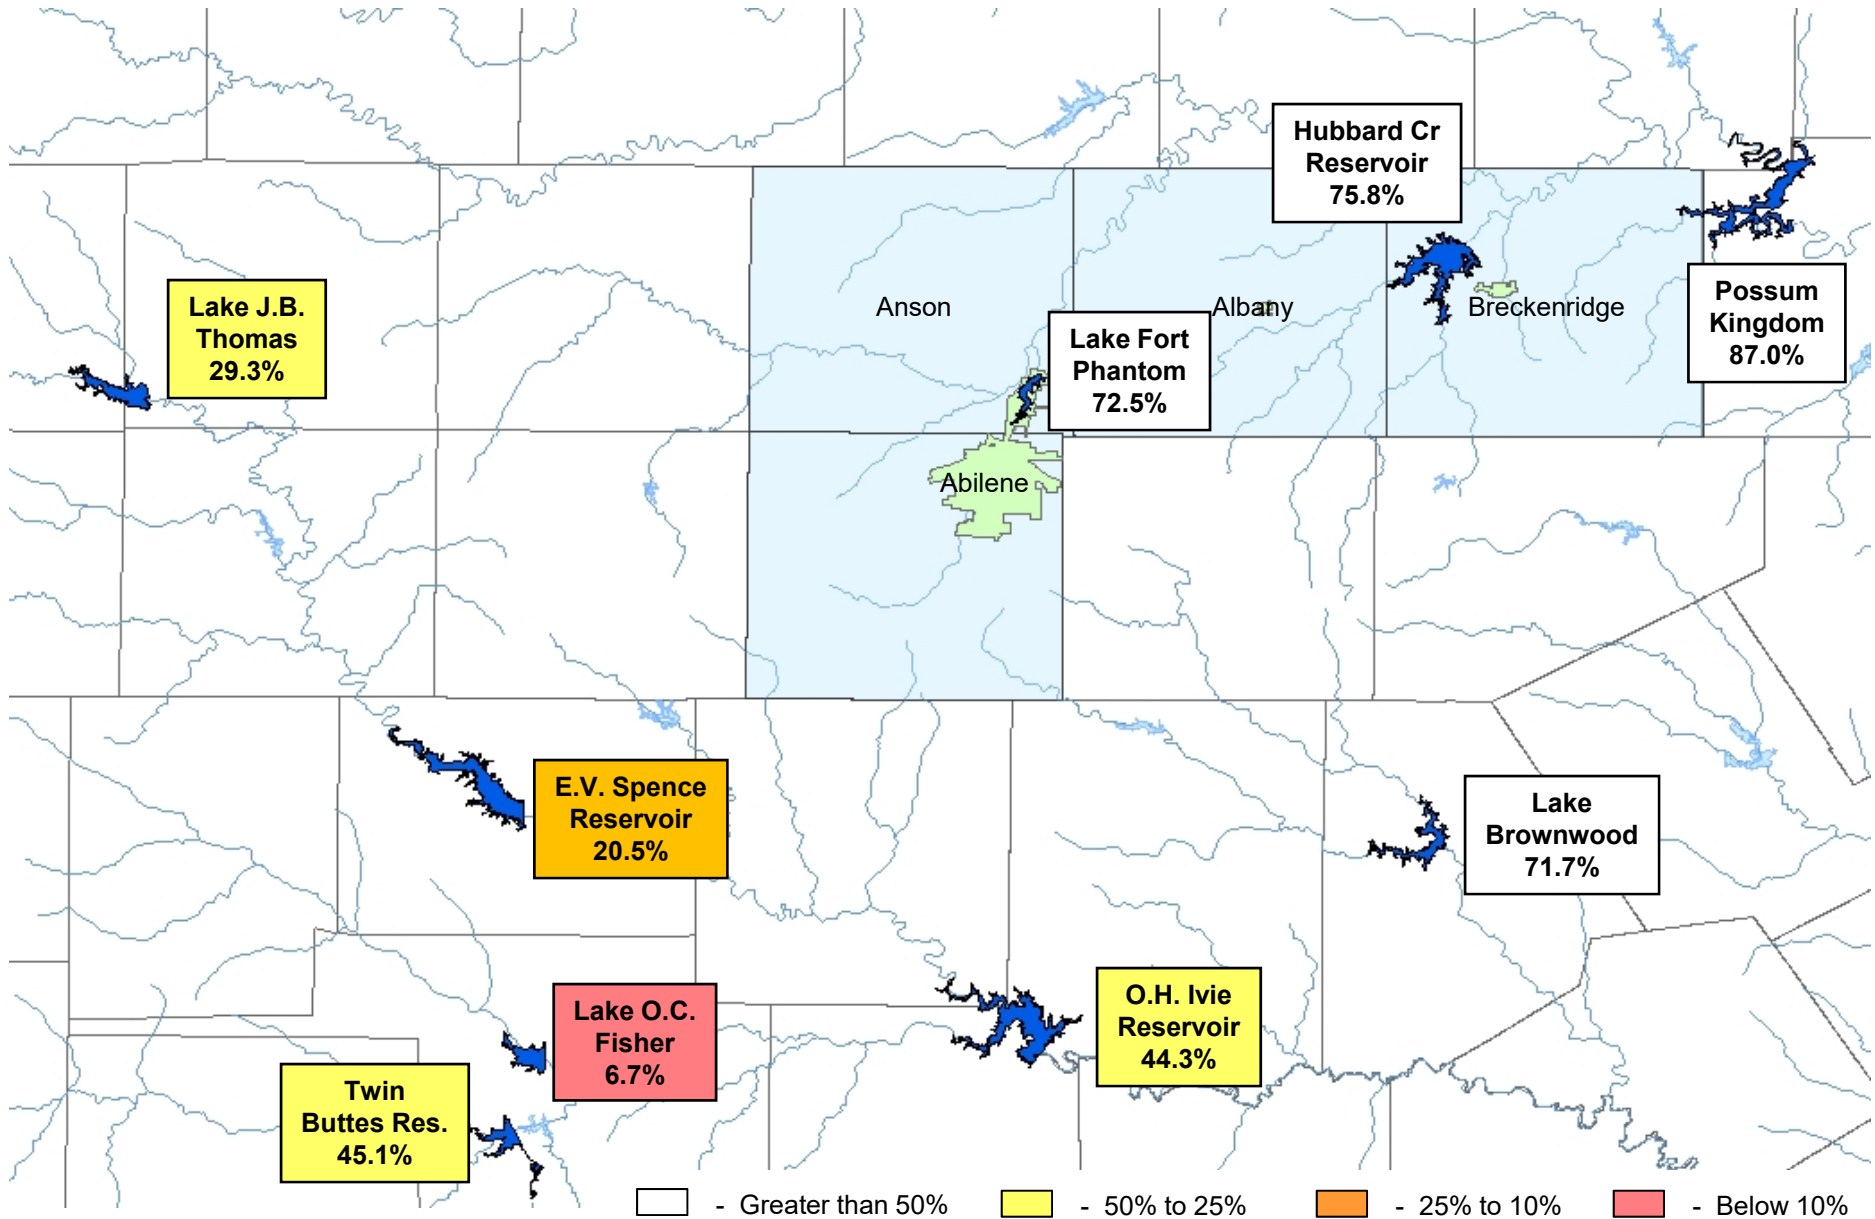

## Area Reservoir Conditions – 08/01/22

Legend:   
 [White Box] - Greater than 50%   
 [Yellow Box] - 50% to 25%   
 [Orange Box] - 25% to 10%   
 [Red Box] - Below 10%