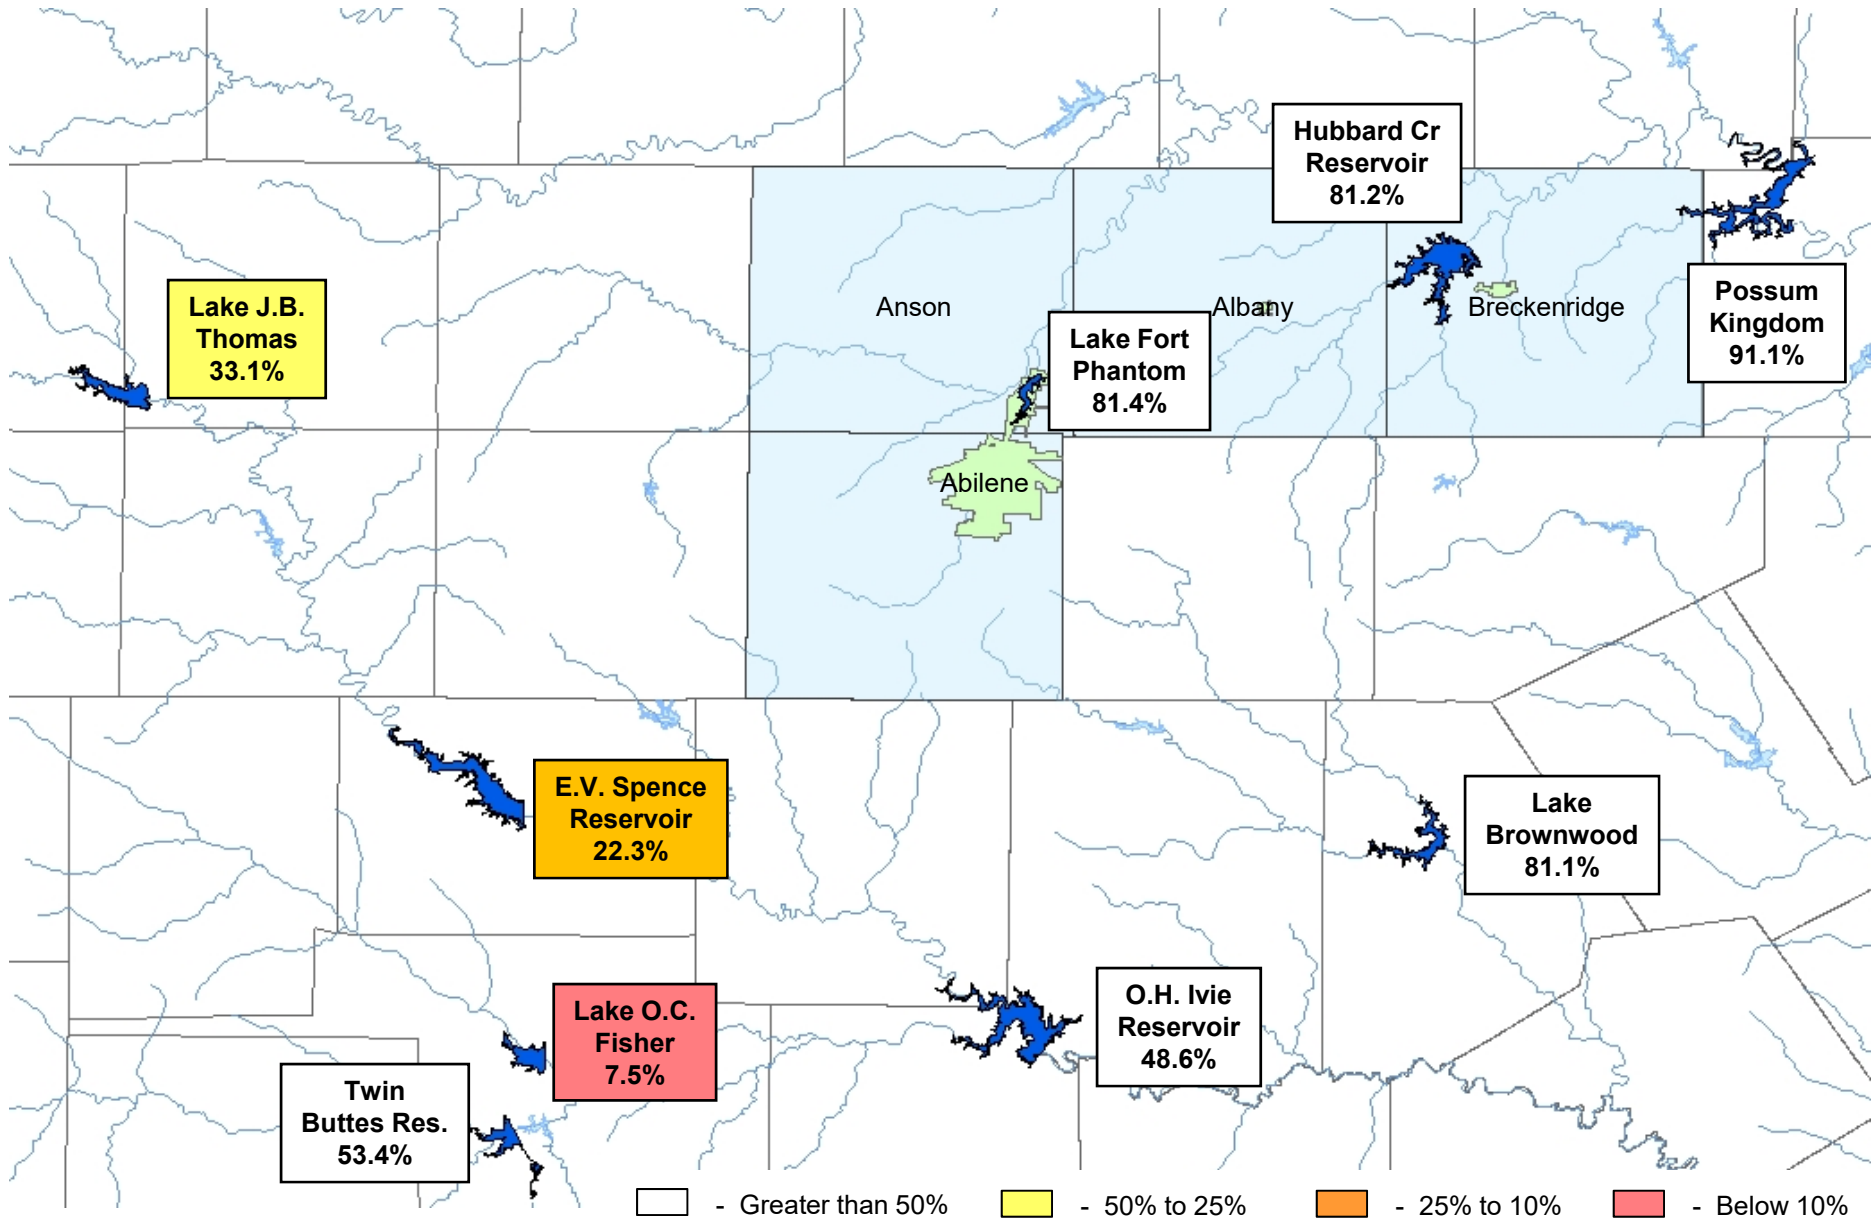

Area Reservoir Conditions – 06/01/22

Legend:
White box - Greater than 50%
Yellow box - 50% to 25%
Orange box - 25% to 10%
Red box - Below 10%