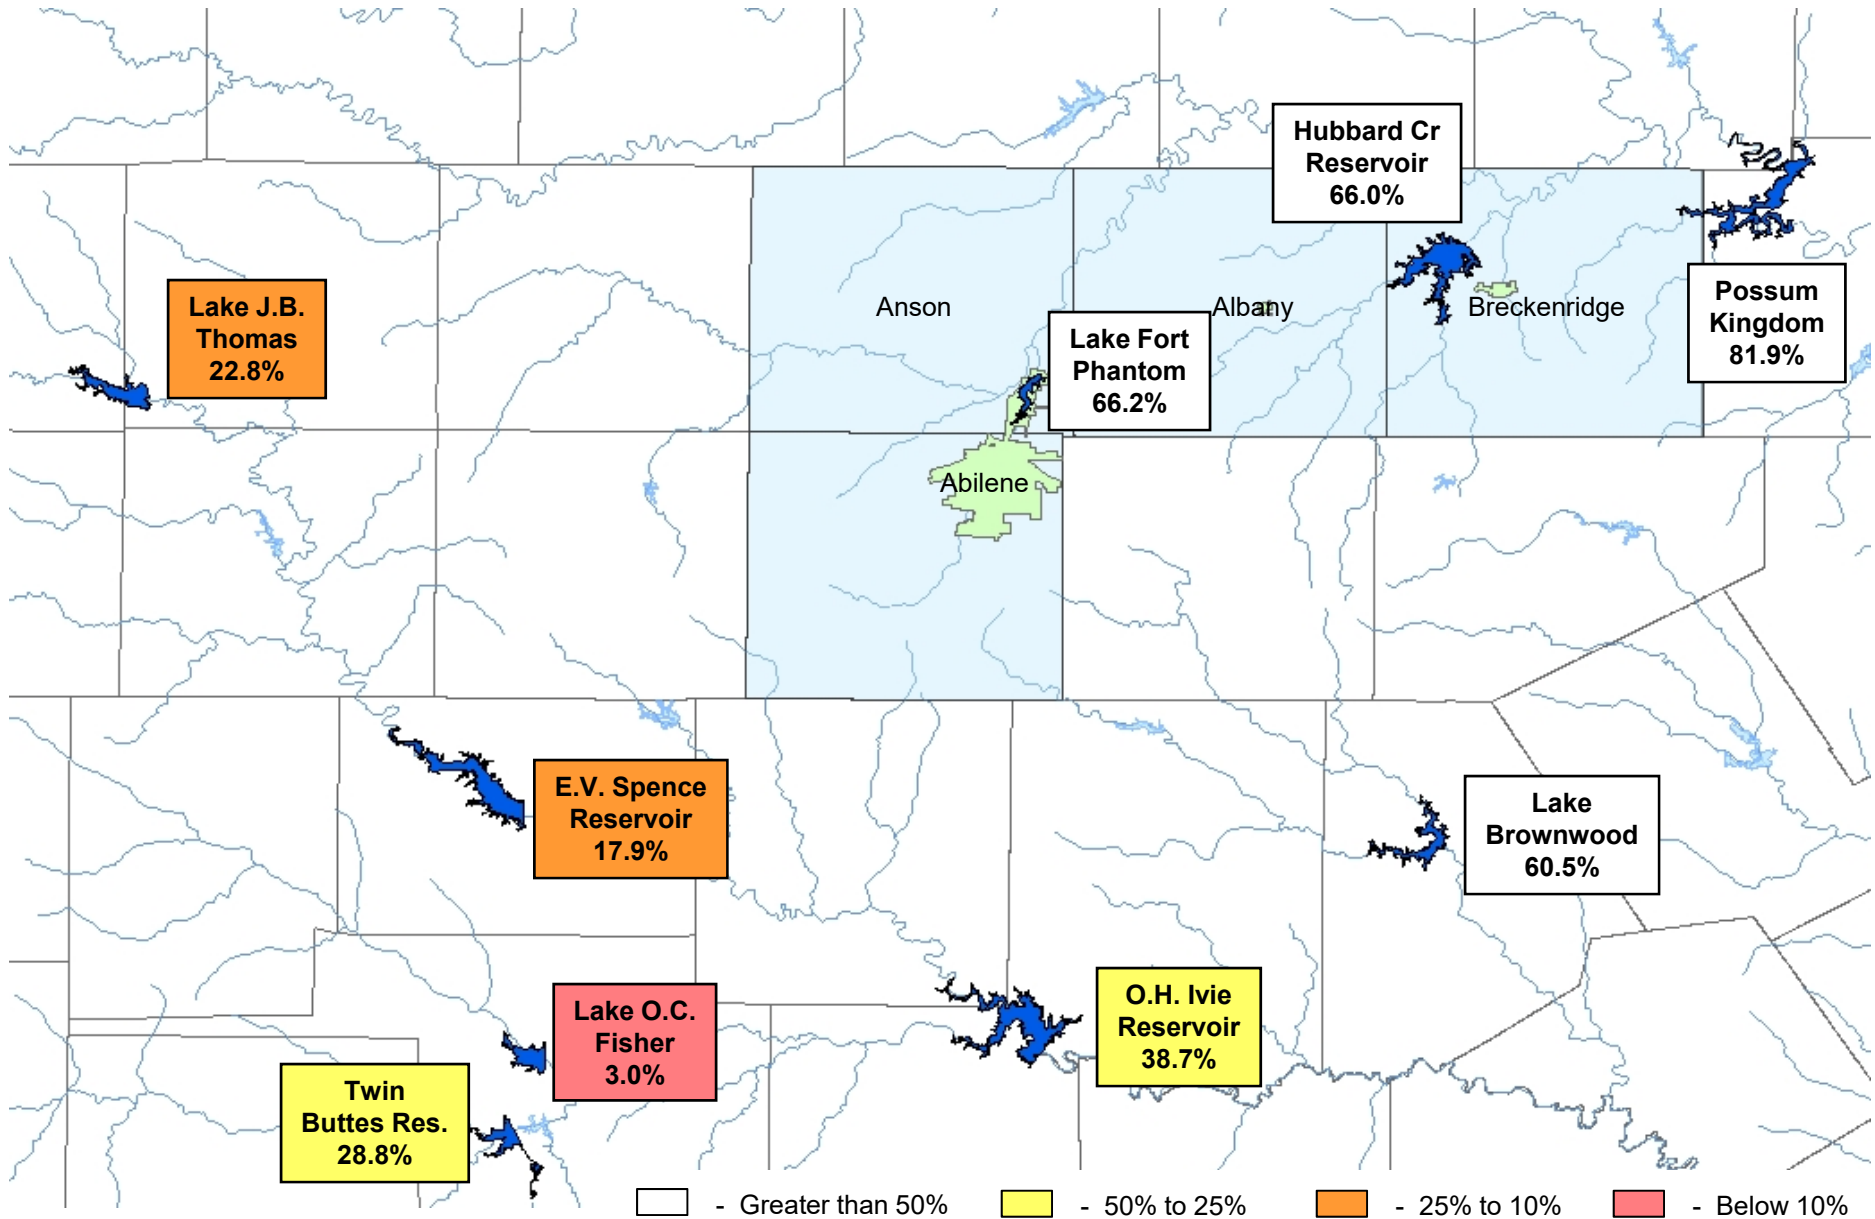

Area Reservoir Conditions – 03/01/23

Legend:
White box - Greater than 50%
Yellow box - 50% to 25%
Orange box - 25% to 10%
Red box - Below 10%