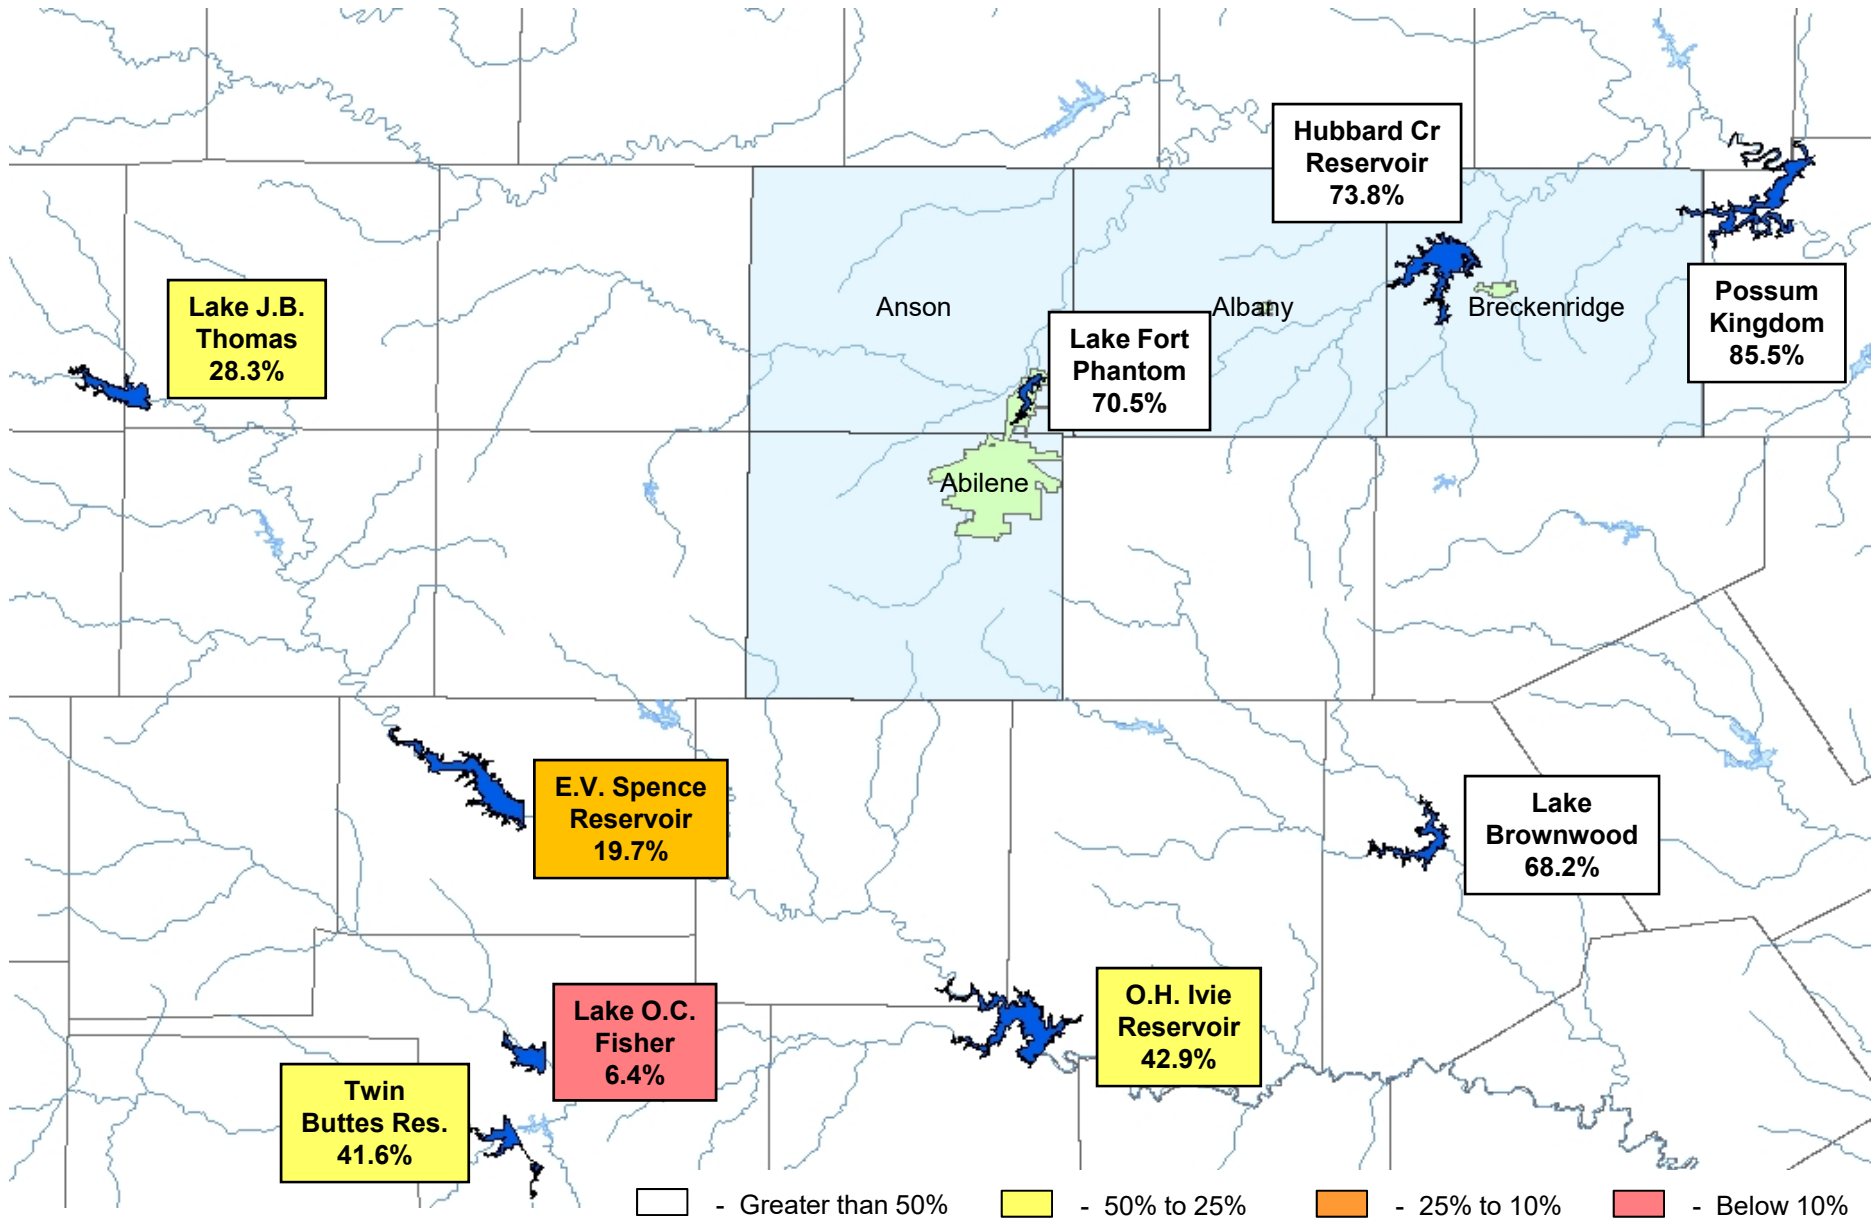

## Area Reservoir Conditions – 09/01/22

Legend:   
 [White Box] - Greater than 50%   
 [Yellow Box] - 50% to 25%   
 [Orange Box] - 25% to 10%   
 [Red Box] - Below 10%